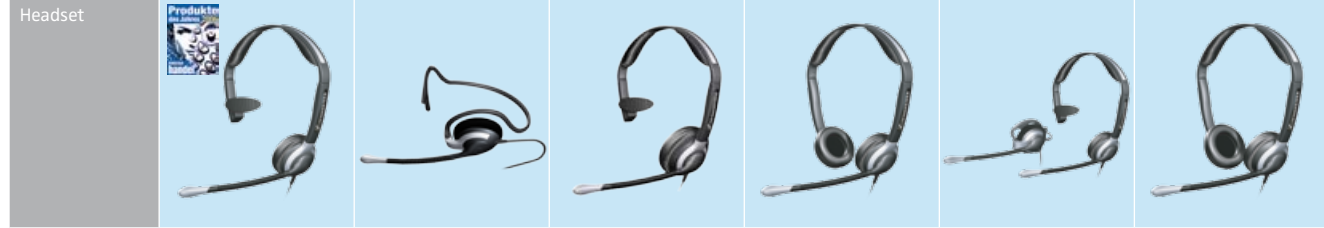

Contact Centers / Offices

Product name	CC 510	CC 513	CC 515	CC 520	CC 530	CC 540 / CC 550
Art. no.	05357	500767	500215	05358	05359	05360 / 05361
Type	Headband monaural	Neckband monaural	Headband monaural	Headband binaural	2-in-1 headband and ear clip monaural	Headband binaural
Microphone	Ultra noise canceling	Ultra noise canceling	Ultra noise canceling	Ultra noise canceling	Ultra noise canceling	Ultra noise canceling
Frequency	100–3.400 Hz	100–3.400 Hz	100–3.400 Hz	100–3.400 Hz	100–3.400 Hz	100–3.400 Hz
Sensitivity	-34 dB V/Pa	-34 dB V/Pa	-34 dB V/Pa	-34 dB V/Pa	-34 dB V/Pa	-34 dB V/Pa
Speaker	Regular ø 42 mm	Regular ø 42 mm	X-large ø 51 mm	Regular ø 42 mm	Regular ø 42 mm	46 mm / 51 mm
Frequency	100–3.400 Hz	100–3.400 Hz	100–3.400 Hz	100–3.400 Hz	100–3.400 Hz	100–3.400 Hz
Impedance	300 Ω	300 Ω	300 Ω	300 Ω	300 Ω	300 Ω

SPL Max. 104 dB SPL limited by ActiveGard™

1. Features
2. 1 m Kevlar® reinforced cable with Sennheiser proprietary Easy Disconnect
   - Leatherette or acoustical foam ear cushions
   - ActiveGard™ hearing protection

1. Accessories
2. Clothing clip
   - Microphone windscreen
   - 3 personal identification colour clips
   - Carry bag