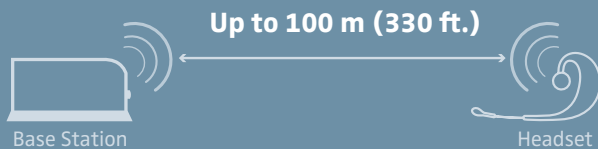

Business Class Headset

Wherever you go – The BW 900 uses the new Bluetooth® Class 1, which allows you to roam up to 100 meters away from your desk phone base station. For even more freedom to move, redirect calls to your cell phone. Whenever your mobile phone is with you, the headset is within range.

It's intelligent – A collection of digital signal processing (DSP) technologies called Adaptive Intelligence™ enables the BW 900 to adapt constantly as you move. You experience clear, intelligible speech wherever you are. And since it takes two to talk, the BW 900 makes sure your voice comes through loud and clear. What's more, Adaptive Intelligence™ remembers your preferred individual settings in different sound environments and applies them automatically as the surroundings change.