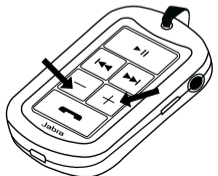

2. Activate Bluetooth on phone.

3. Press 'Yes' on the phone and confirm with PIN code 0000 (4 zeros).

USING YOUR HEADSET

Play music*

Tap the play/pause/stop button

Stop music

Press the play/pause/stop button

Control volume

Press volume up

Press volume down

Next and previous track

Tap for next track

Tap for previous track

Answer call /end call

Tap the answer/end button
Music fades automatically when call comes in

WEARING STYLE

Clothing clip

Lanyard

* Some phones may require you to start a media player

- 1 Headphone connector plug (3.5 mm)
- 2 Microphone
- 3 Charging socket
- 4 Play/pause/stop button
- 5 Answer/end button
- 6 Light indicator (LED)
- 7 Volume up & down
- 8 Next track
- 9 Previous track
- 10 Stereo earphones (exchangeable)
- 11 Lanyard
- 12 Clothing clip