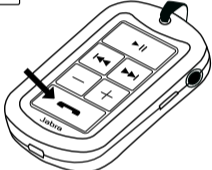

CHARGE YOUR HEADSET

TURNING YOUR HEADSET ON AND OFF

PAIRING THE HEADSET WITH YOUR PHONE

1A.

First time pairing:
Turn headset on - automatic pairing mode

1B.

Later pairing:
Turn headset off. Press and hold until solid blue light comes on

2. Activate Bluetooth on phone.

3. Press 'Yes' on the phone and confirm with PIN code 0000 (4 zeros).

USING YOUR HEADSET

Play music*

Tap the play/pause/stop button

Stop music

Press the play/pause/stop button