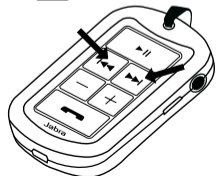

2. Activate Bluetooth on phone.

3. Press 'Yes' on the phone and confirm with PIN code 0000 (4 zeros).

USING YOUR HEADSET

Play music*

Tap the play/pause/stop button

Stop music

Press the play/pause/stop button

Control volume

Press volume up

Press volume down

Next and previous track

Tap for next track

Tap for previous track

Answer call /end call

Tap the answer/end button
Music fades automatically when call comes in

WEARING STYLE

Clothing clip

Lanyard

* Some phones may require you to start a media player

- 1 Headphone connector plug (3.5 mm)
- 2 Microphone
- 3 Charging socket
- 4 Play/pause/stop button
- 5 Answer/end button
- 6 Light indicator (LED)
- 7 Volume up & down
- 8 Next track
- 9 Previous track
- 10 Stereo earphones (exchangeable)
- 11 Lanyard
- 12 Clothing clip