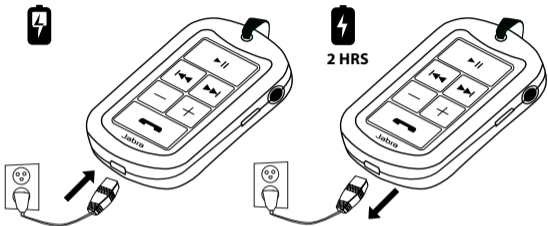

CHARGE YOUR HEADSET

TURNING YOUR HEADSET ON AND OFF

PAIRING THE HEADSET WITH YOUR PHONE

1A.

First time pairing:
Turn headset on - automatic pairing mode

1B.

Later pairing:
Turn headset off. Press and hold until solid blue light comes on

2. Activate Bluetooth on phone.

3. Press 'Yes' on the phone and confirm with PIN code 0000 (4 zeros).

USING YOUR HEADSET

Play music*

Tap the play/pause/stop button

Stop music

Press the play/pause/stop button

WEARING STYLE

Clothing clip

Lanyard

* Some phones may require you to start a media player

- 1 Headphone connector plug (3.5 mm)
- 2 Microphone
- 3 Charging socket
- 4 Play/pause/stop button
- 5 Answer/end button
- 6 Light indicator (LED)
- 7 Volume up & down
- 8 Next track
- 9 Previous track
- 10 Stereo earphones (exchangeable)
- 11 Lanyard
- 12 Clothing clip