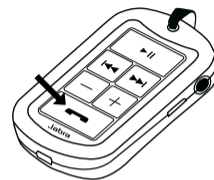

2. Activate Bluetooth on phone.

3. Press 'Yes' on the phone and confirm with PIN code 0000 (4 zeros).

USING YOUR HEADSET

Play music*

Tap the play/pause/stop button

Stop music

Press the play/pause/stop button

Control volume

Press volume up

Press volume down

Next and previous track

Tap for next track

Tap for previous track

Answer call /end call

Tap the answer/end button
Music fades automatically when call comes in

WEARING STYLE

Clothing clip

Lanyard

* Some phones may require you to start a media player

- 1 Headphone connector plug (3.5 mm)
- 2 Microphone
- 3 Charging socket
- 4 Play/pause/stop button
- 5 Answer/end button
- 6 Light indicator (LED)
- 7 Volume up & down
- 8 Next track
- 9 Previous track
- 10 Stereo earphones (exchangeable)
- 11 Lanyard
- 12 Clothing clip