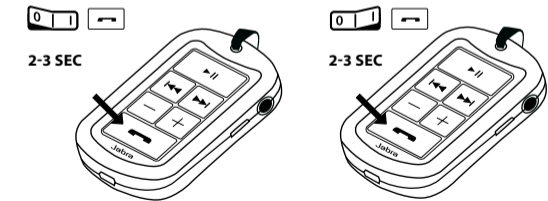

CHARGE YOUR HEADSET

TURNING YOUR HEADSET ON AND OFF

PAIRING THE HEADSET WITH YOUR PHONE

1A.

First time pairing:
Turn headset on - automatic pairing mode

1B.

Later pairing:
Turn headset off. Press and hold until solid blue light comes on

2. Activate Bluetooth on phone.

3. Press 'Yes' on the phone and confirm with PIN code 0000 (4 zeros).

USING YOUR HEADSET

Play music*

Tap the play/pause/stop button

Stop music

Press the play/pause/stop button