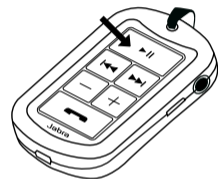

CHARGE YOUR HEADSET

TURNING YOUR HEADSET ON AND OFF

PAIRING THE HEADSET WITH YOUR PHONE

1A.

First time pairing:
Turn headset on - automatic pairing mode

1B.

Later pairing:
Turn headset off. Press and hold until solid blue light comes on

2. Activate Bluetooth on phone.

3. Press 'Yes' on the phone and confirm with PIN code 0000 (4 zeros).

USING YOUR HEADSET

Play music*

Tap the play/pause/stop button

Stop music

Press the play/pause/stop button

Control volume

Press volume up

Press volume down

Next and previous track

Tap for next track

Tap for previous track

Answer call /end call

Tap the answer/end button
Music fades automatically when call comes in