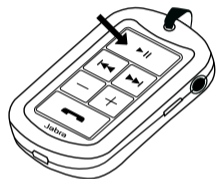

CHARGE YOUR HEADSET

TURNING YOUR HEADSET ON AND OFF

PAIRING THE HEADSET WITH YOUR PHONE

1A.

First time pairing:
Turn headset on - automatic pairing mode

1B.

Later pairing:
Turn headset off. Press and hold until solid blue light comes on

2. Activate Bluetooth on phone.

3. Press 'Yes' on the phone and confirm with PIN code 0000 (4 zeros).

USING YOUR HEADSET

Play music*

Tap the play/pause/stop button

Stop music

Press the play/pause/stop button

Control volume

Press volume up

Press volume down

Next and previous track

Tap for next track

Tap for previous track

Answer call /end call

Tap the answer/end button
Music fades automatically when call comes in

WEARING STYLE

Clothing clip

Lanyard

* Some phones may require you to start a media player

- 1 Headphone connector plug (3.5 mm)
- 2 Microphone
- 3 Charging socket
- 4 Play/pause/stop button
- 5 Answer/end button
- 6 Light indicator (LED)
- 7 Volume up & down
- 8 Next track
- 9 Previous track
- 10 Stereo earphones (exchangeable)
- 11 Lanyard
- 12 Clothing clip