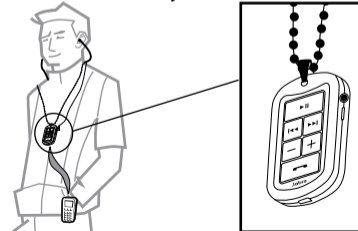

2. Activate Bluetooth on phone.

3. Press 'Yes' on the phone and confirm with PIN code 0000 (4 zeros).

USING YOUR HEADSET

Play music*

Tap the play/pause/stop button

Stop music

Press the play/pause/stop button

Control volume

Press volume up

Press volume down

Next and previous track

Tap for next track

Tap for previous track

Answer call /end call

Tap the answer/end button
Music fades automatically when call comes in

WEARING STYLE

Clothing clip

Lanyard

* Some phones may require you to start a media player

- 1 Headphone connector plug (3.5 mm)
- 2 Microphone
- 3 Charging socket
- 4 Play/pause/stop button
- 5 Answer/end button
- 6 Light indicator (LED)
- 7 Volume up & down
- 8 Next track
- 9 Previous track
- 10 Stereo earphones (exchangeable)
- 11 Lanyard
- 12 Clothing clip