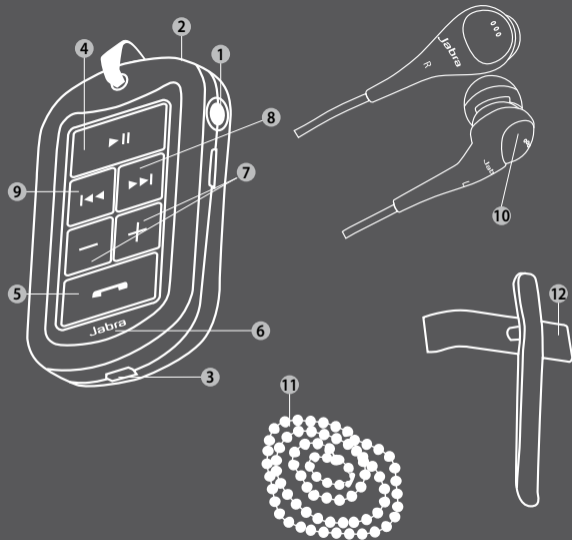

WEARING STYLE

Clothing clip

Lanyard

* Some phones may require you to start a media player

- 1 Headphone connector plug (3.5 mm)
- 2 Microphone
- 3 Charging socket
- 4 Play/pause/stop button
- 5 Answer/end button
- 6 Light indicator (LED)
- 7 Volume up & down
- 8 Next track
- 9 Previous track
- 10 Stereo earphones (exchangeable)
- 11 Lanyard
- 12 Clothing clip